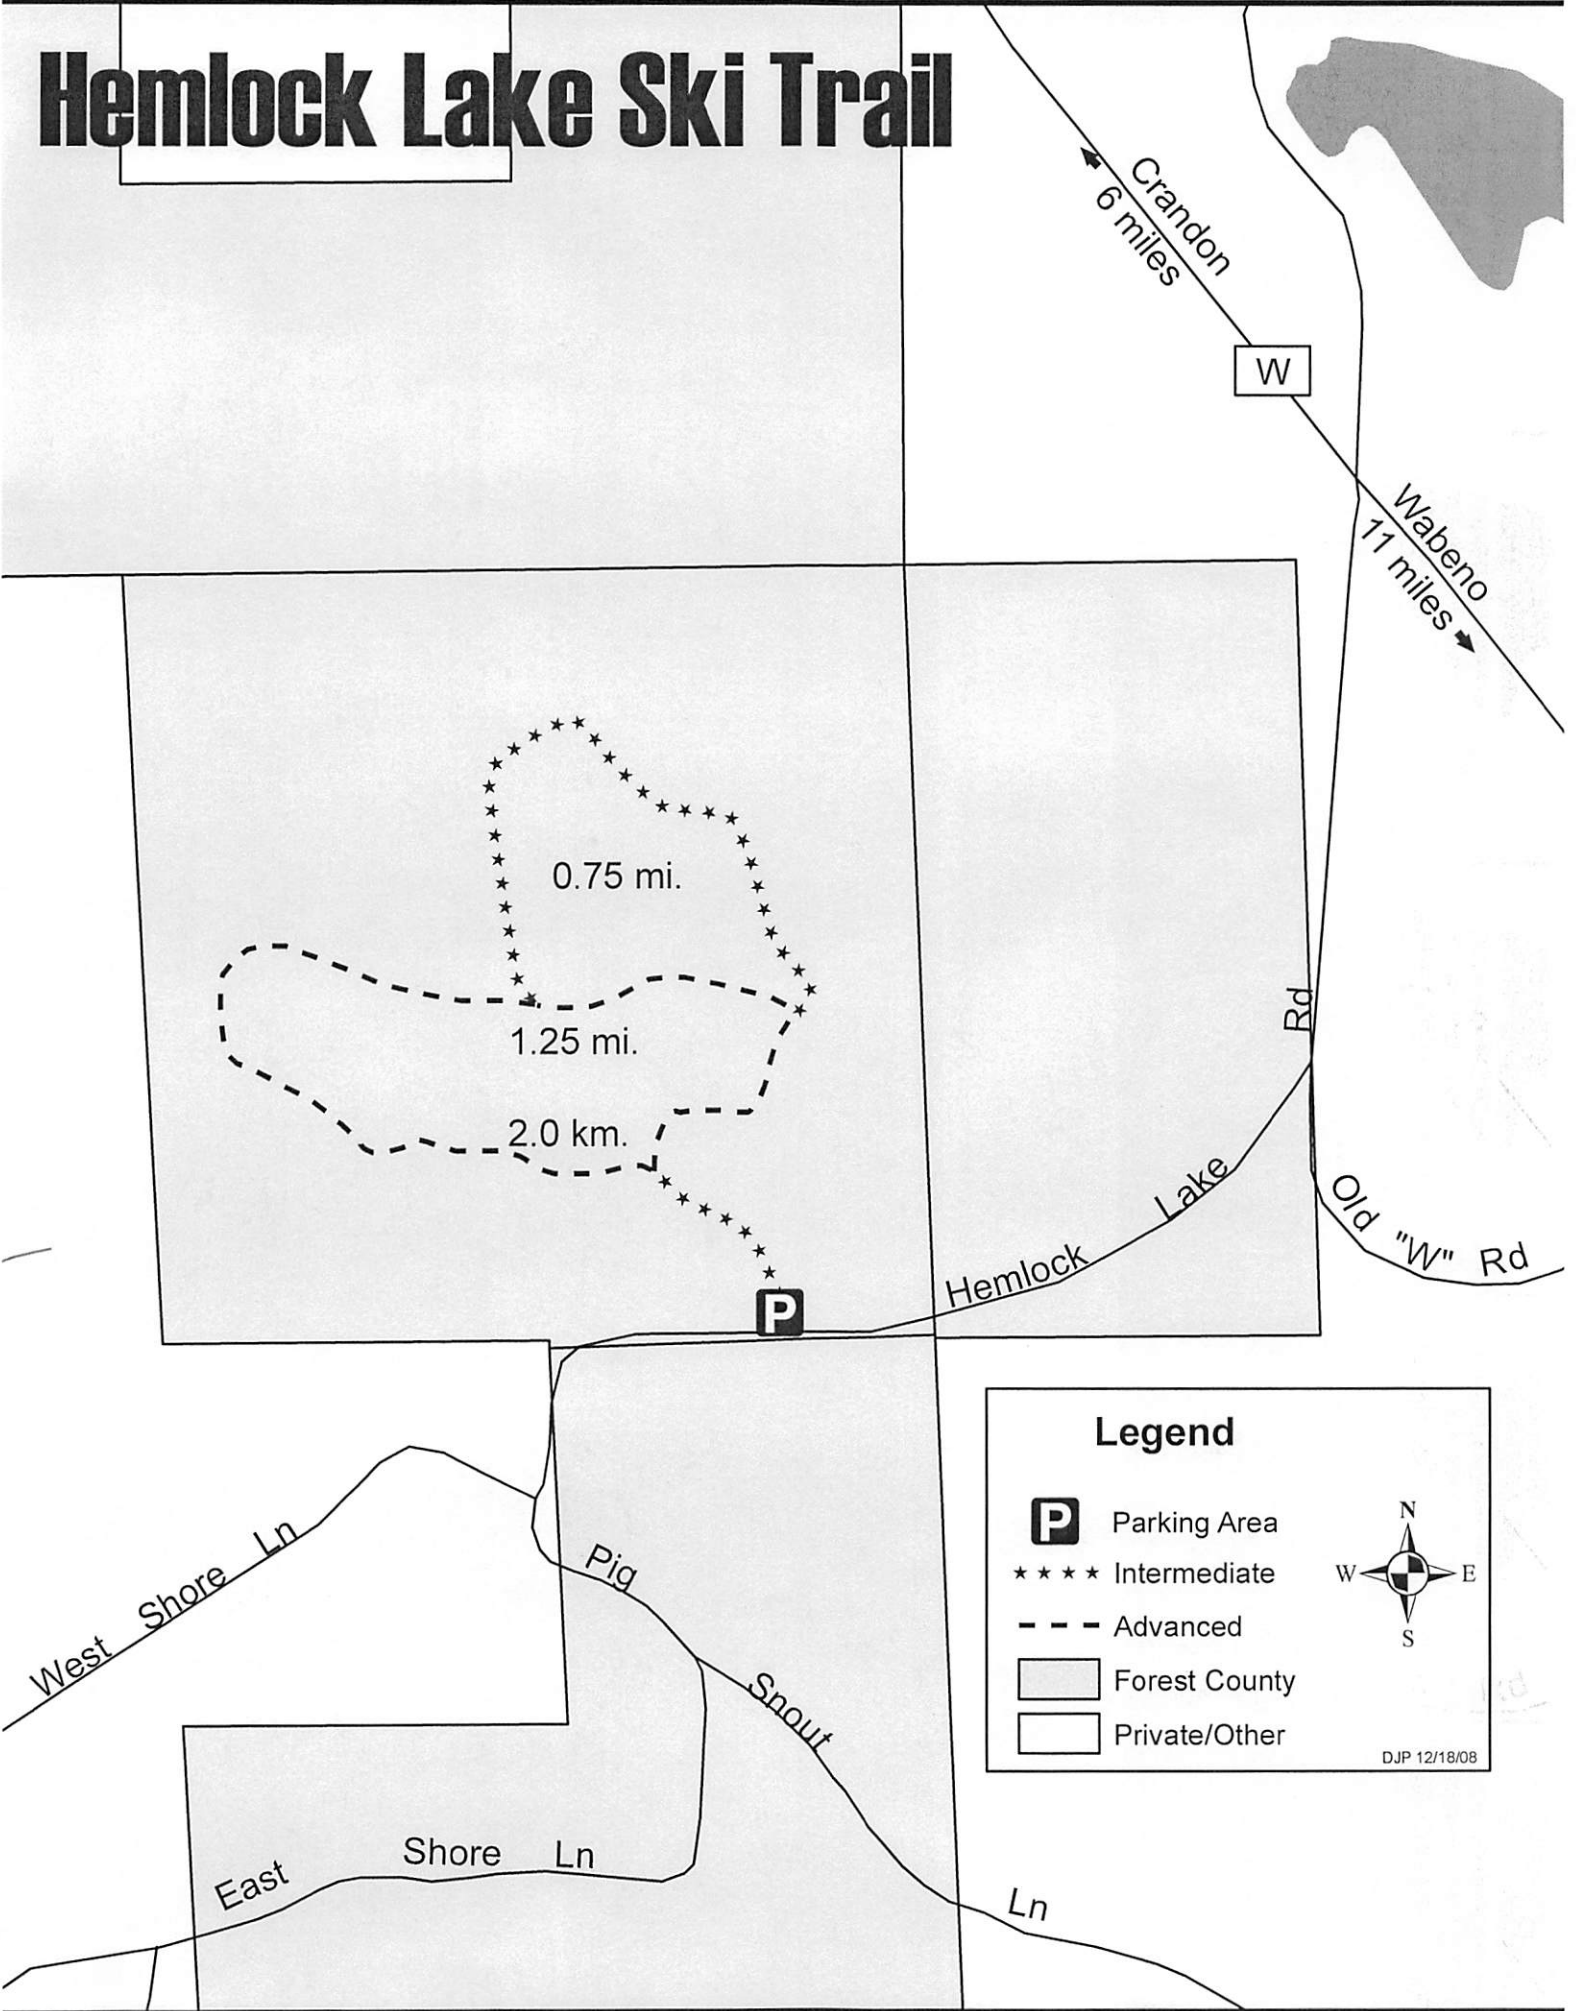

Hemlock Lake Ski Trail

Crandon
6 miles

W

Wabeno
11 miles

0.75 mi.

1.25 mi.

2.0 km.

P

Hemlock Lake Rd
Old "W" Rd

West Shore Ln

Pig

Snout

East Shore Ln

Ln

Legend

Parking Area

Intermediate

Advanced

Forest County

Private/Other

DJP 12/18/08

Otter Springs Recreation Area

Legend

- P** Parking
- 3** Intersections
- ▲** Shelter
- - - Year Round Trails
- Spring/Summer/Fall Trails
- +++ Single Track Bike Trails
- County Forest Land
- ▒ Private/Other

Laona 6 miles →