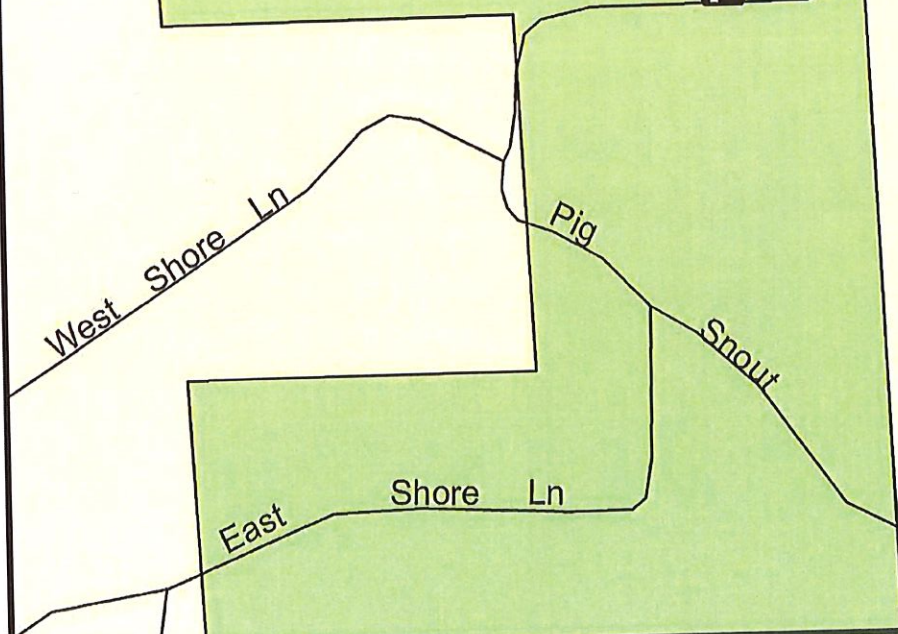

Otter Springs Recreation Area

Legend

- Year Round Trails
- Spring/Summer/Fall Trails
- Single Track Bike Trails
- Parking
- Intersections
- Shelter
- County Property
- Private/Other

Crandon 3 miles ←
 Bug Lake Rd.
 Spring Pond Rd.
 Otter Creek Rd. FR 2378
 Margies Rd.
 Laona 6 miles →

Hemlock Lake Ski Trail

Legend

- P** Parking Area
- Intermediate
- Advanced (Hilly)
- Forest County
- Private/Other

DJP 1/12/10