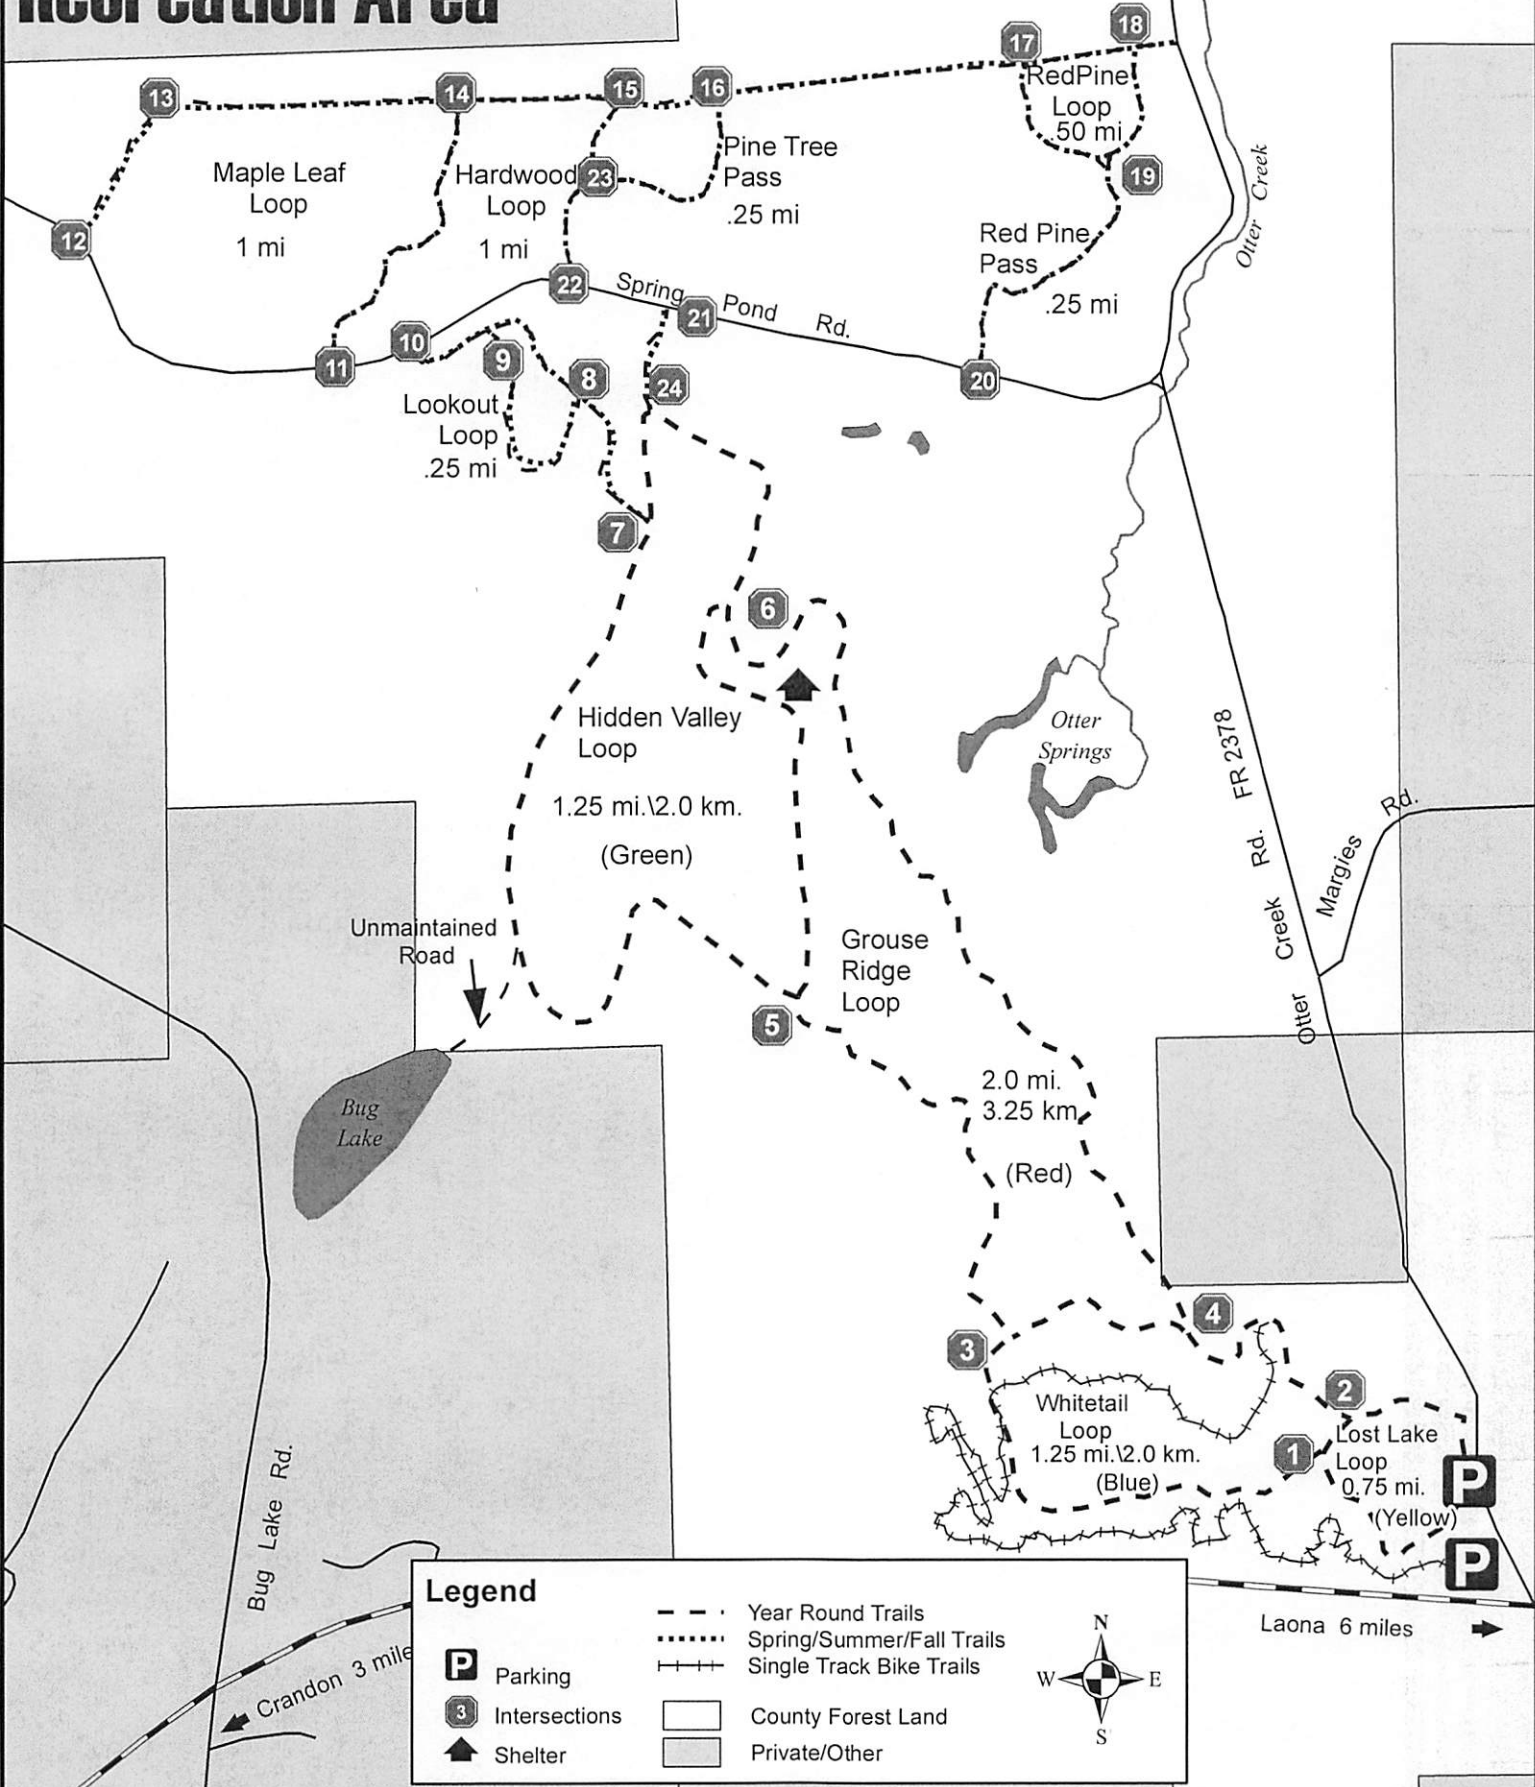

Hemlock Lake Rd
Old "W" Rd

West Shore Ln

Pig

Snout

East Shore Ln

Ln

Legend

Parking Area

Intermediate

Advanced

Forest County

Private/Other

DJP 12/18/08

Otter Springs Recreation Area

Legend

- P** Parking
- 3** Intersections
- ▲** Shelter
- - - Year Round Trails
- Spring/Summer/Fall Trails
- +++ Single Track Bike Trails
- County Forest Land
- ▒ Private/Other

Laona 6 miles →