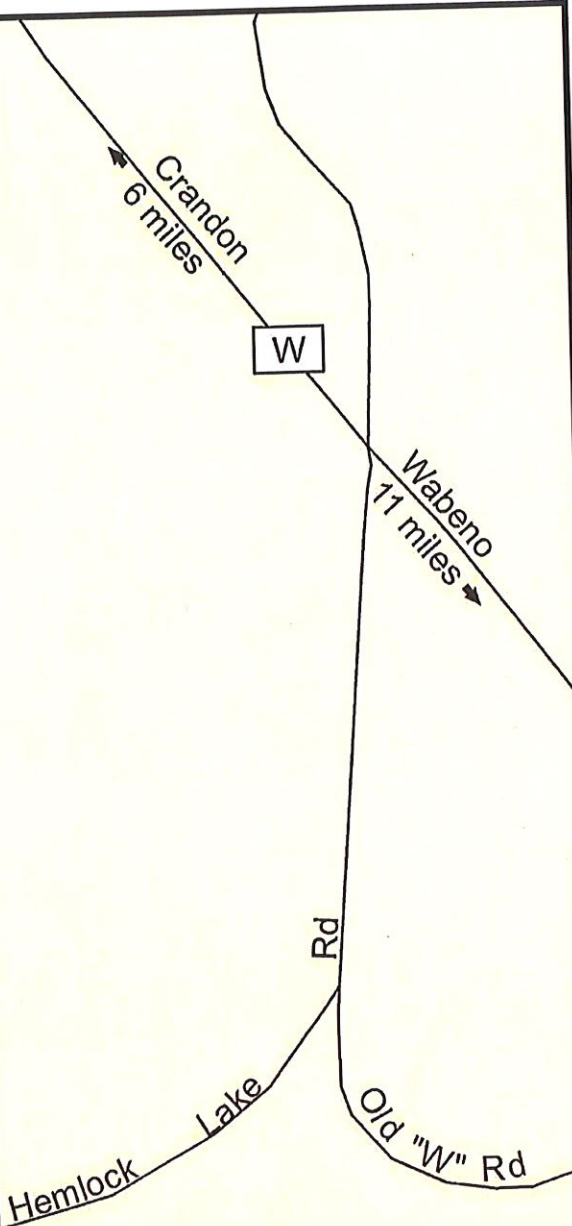

Otter Springs Recreation Area

Legend

- Year Round Trails
- Spring/Summer/Fall Trails
- Single Track Bike Trails
- Parking
- Intersections
- Shelter
- County Property
- Private/Other

Crandon 3 miles ←
 Bug Lake Rd.
 Spring Pond Rd.
 Otter Creek Rd. FR 2378
 Margies Rd.
 Laona 6 miles →

Hemlock Lake Ski Trail

Legend

- P** Parking Area
- Intermediate
- Advanced (Hilly)
- Forest County
- Private/Other

DJP 1/12/10