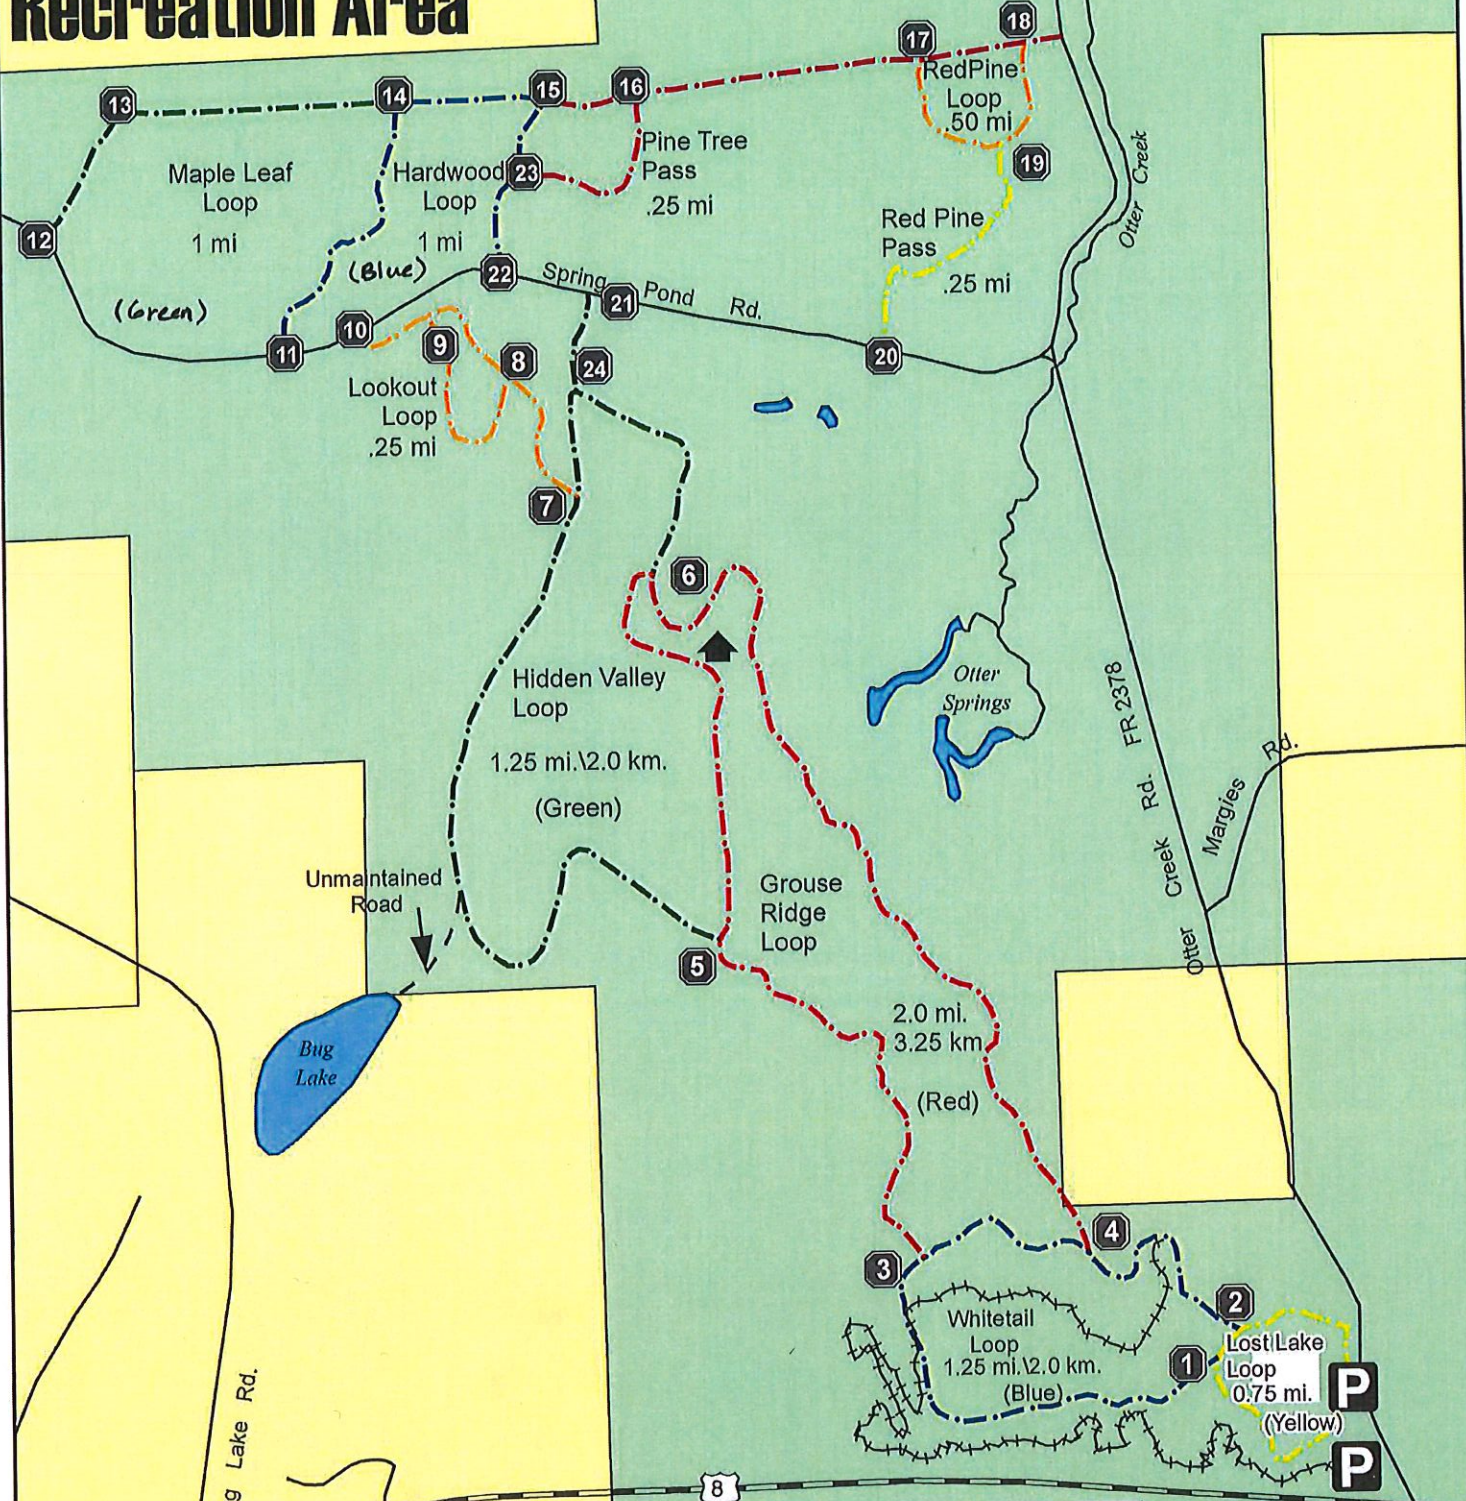

Otter Springs Recreation Area

Legend

- Year Round Trails
- Spring/Summer/Fall Trails
- Single Track Bike Trails
- Parking
- Intersections
- Shelter
- County Property
- Private/Other

Crandon 3 miles ←
 Bug Lake Rd.
 Spring Pond Rd.
 Otter Creek Rd. FR 2378
 Margies Rd.
 Laona 6 miles →

Hemlock Lake Ski Trail

Legend

- P** Parking Area
- Intermediate
- Advanced (Hilly)
- Forest County
- Private/Other

DJP 1/12/10