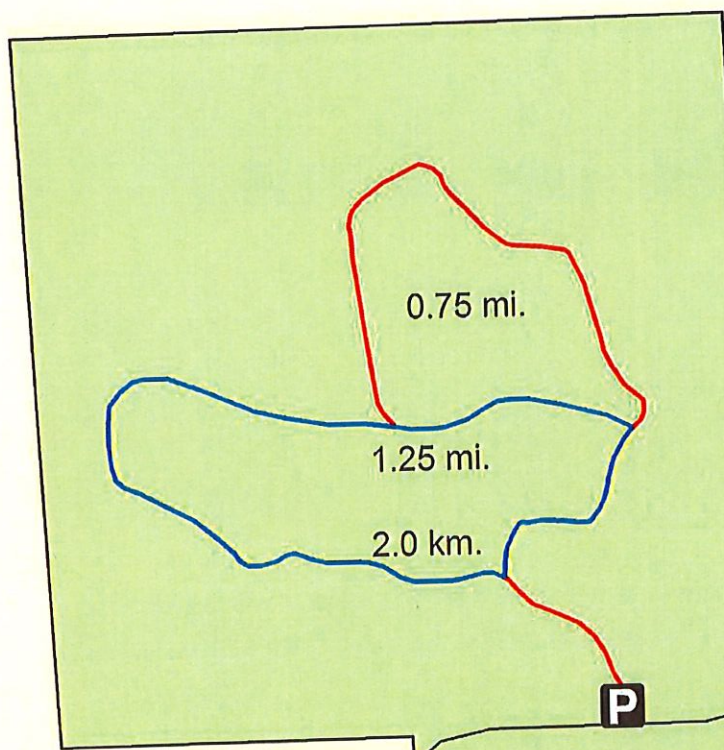

Otter Springs Recreation Area

Legend

- Year Round Trails
- Spring/Summer/Fall Trails
- Single Track Bike Trails
- Parking
- Intersections
- Shelter
- County Property
- Private/Other

Crandon 3 miles ←
 Bug Lake Rd.
 Spring Pond Rd.
 Otter Creek Rd. FR 2378
 Margies Rd.
 Laona 6 miles →

Hemlock Lake Ski Trail

Legend

- P** Parking Area
- Intermediate
- Advanced (Hilly)
- Forest County
- Private/Other

DJP 1/12/10