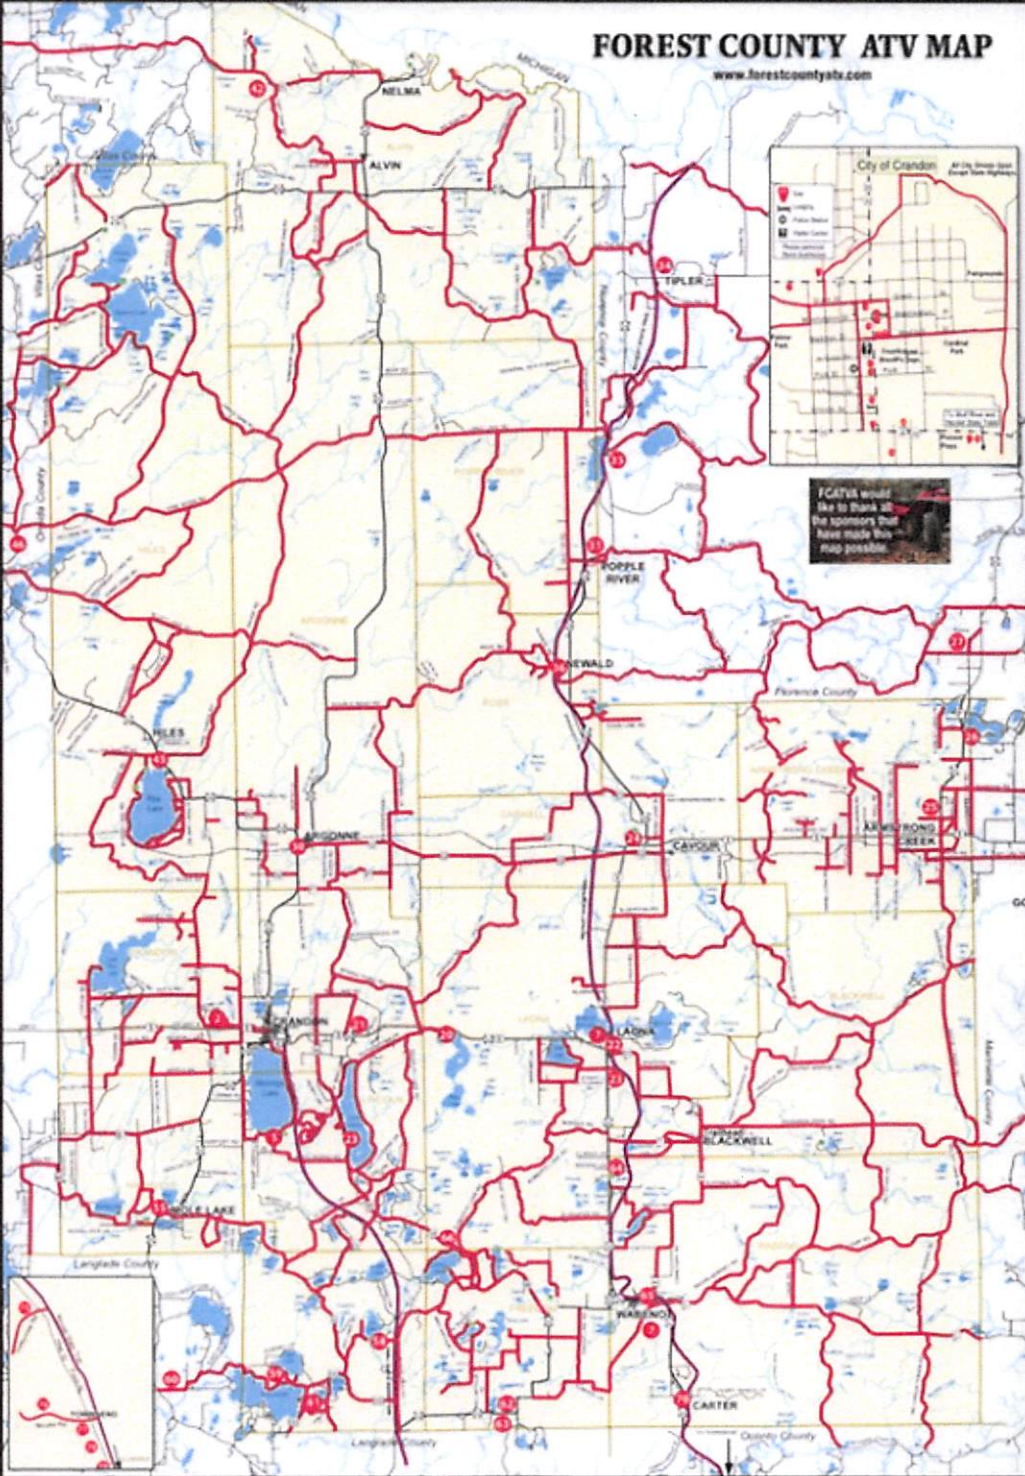

FOREST COUNTY ATV MAP

www.forestcountysats.com

Forest County Public ATV Trail

LEGEND

- P** Parking Area - - - ATV Trail
- Forest County
- Private/Other